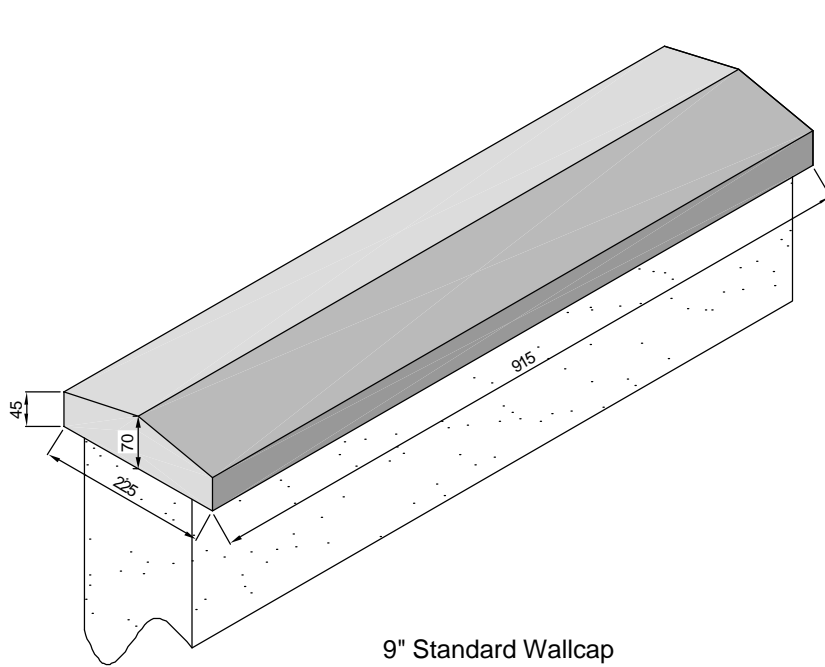

MOLLOY PRECAST

est. 1979 - BUILDING COMPONENTS :: WASTE WATER SOLUTIONS

Tullamore, Co. Offaly
Tel: 057 9326000

E: info@molloyprecast.com
W: www.molloyprecast.com

Dimensions in mm

9" Standard Wallcap

9" Curved Wallcap

Hatched Area Indicates
Nap Plaster Finish Wall

9" Wallcaps